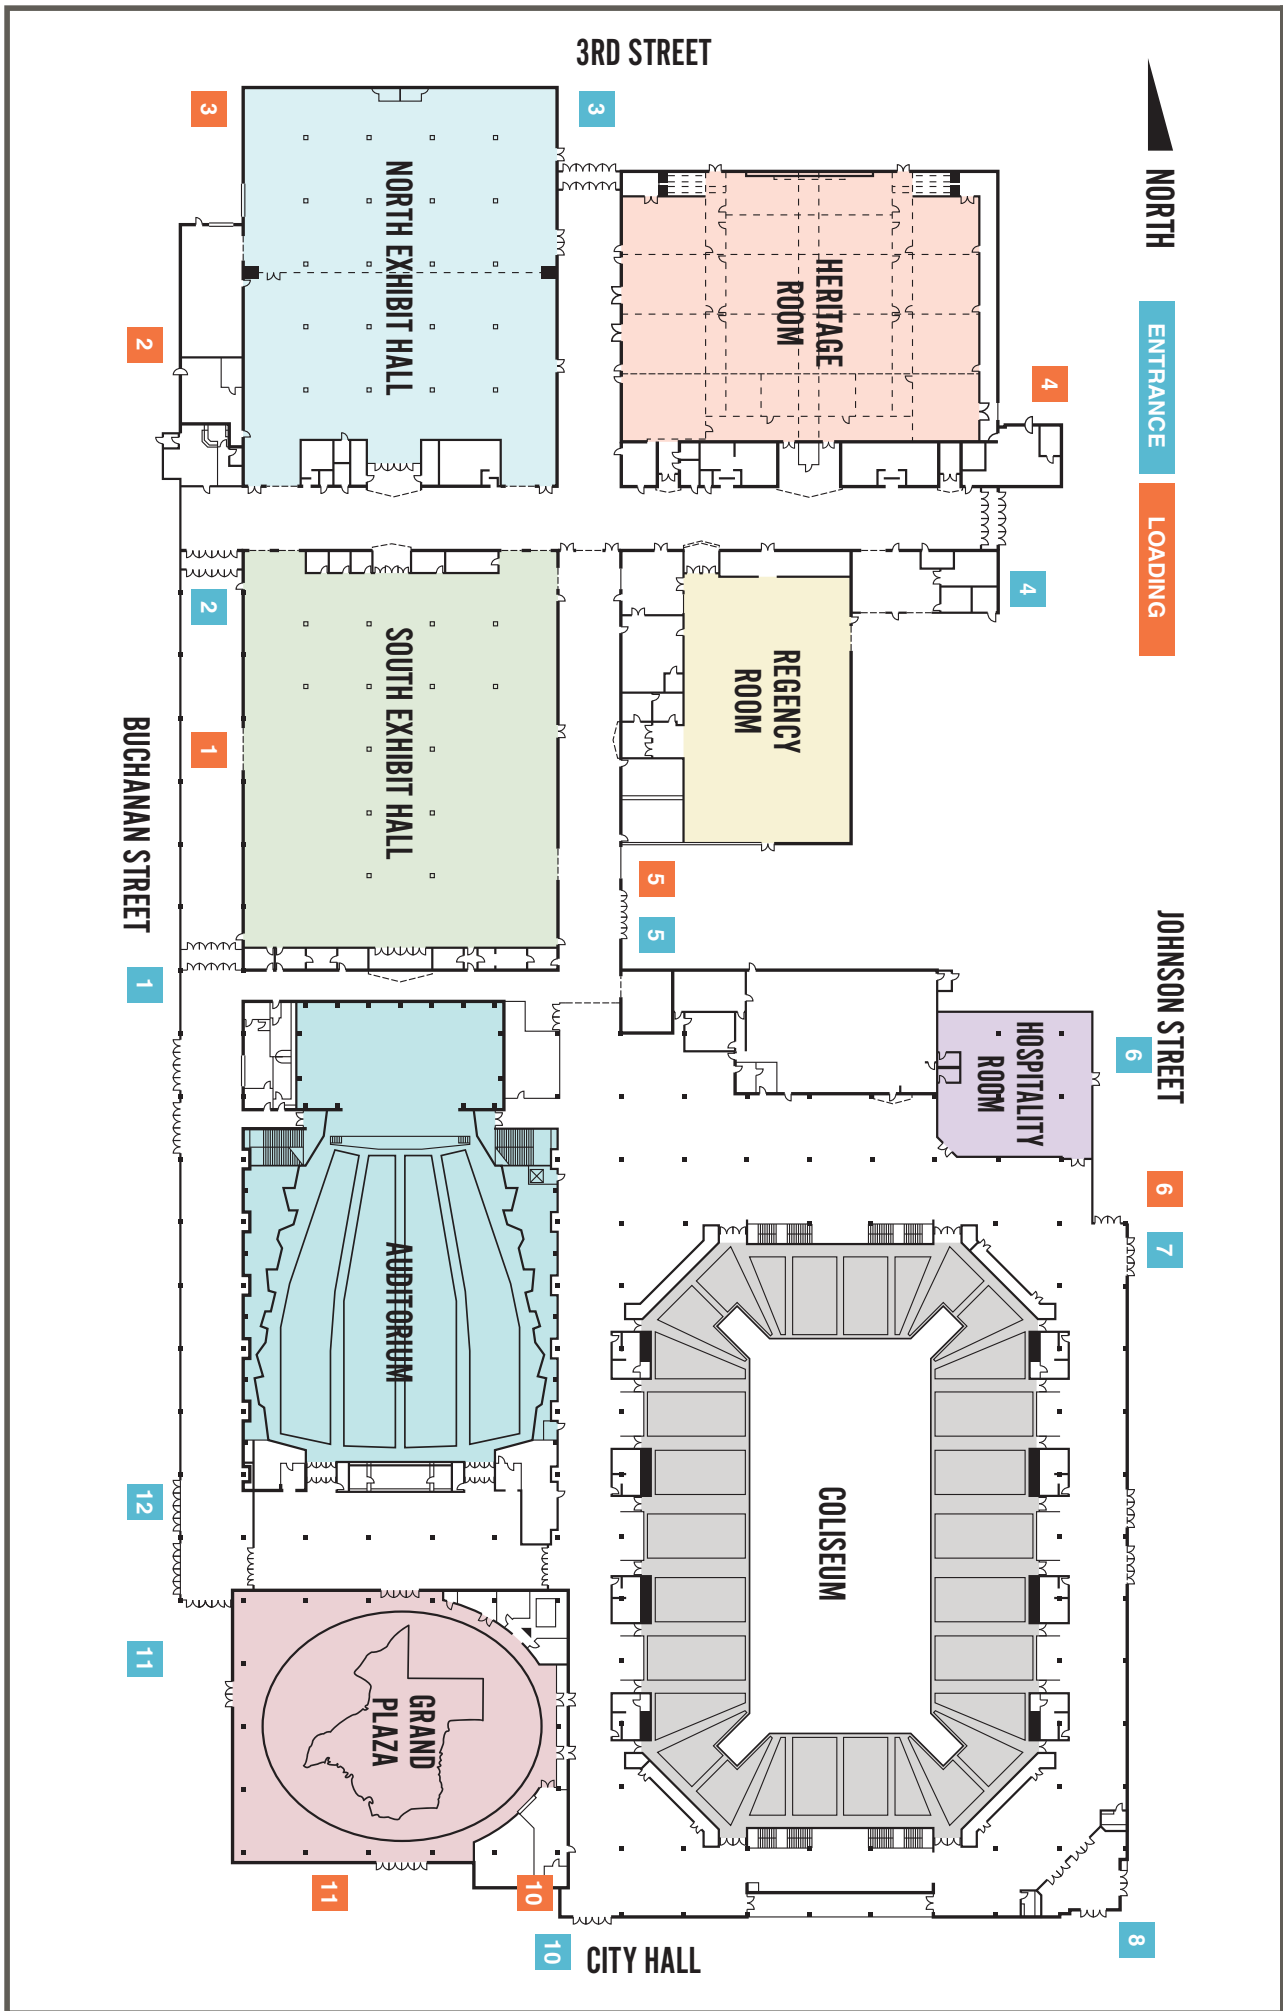

AMARILLO CIVIC CENTER FLOORPLAN

NORTH

ENTRANCE

LOADING

JOHNSON STREET

3RD STREET

CITY HALL

BUCHANAN STREET

NORTH EXHIBIT HALL

SOUTH EXHIBIT HALL

AUDITORIUM

GRAND PLAZA

HERITAGE ROOM

REGENCY ROOM

HOSPITALITY ROOM

COLISEUM

- 3
- 2
- 1
- 12
- 11
- 10
- 10
- 11
- 8
- 6
- 7
- 6
- 5
- 5
- 4
- 4
- 4